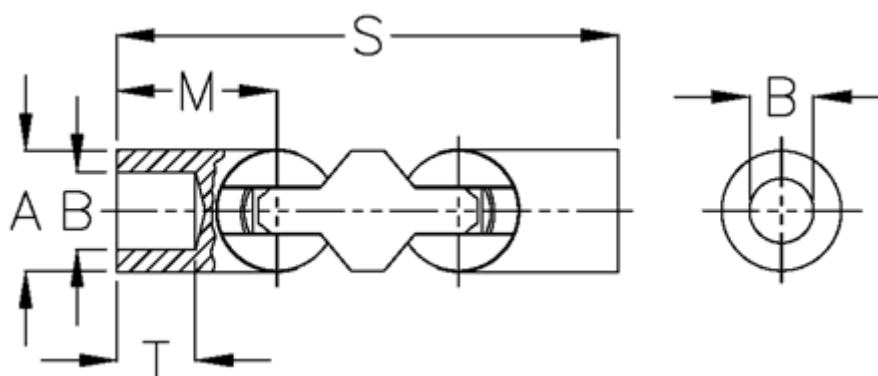

Article number: 07850300

Description: Ball joint, double 0.850.300
0.850.300

Measures

A	= 50
B H7	= 25
M	= 62.5
s	= 185
T	= 30